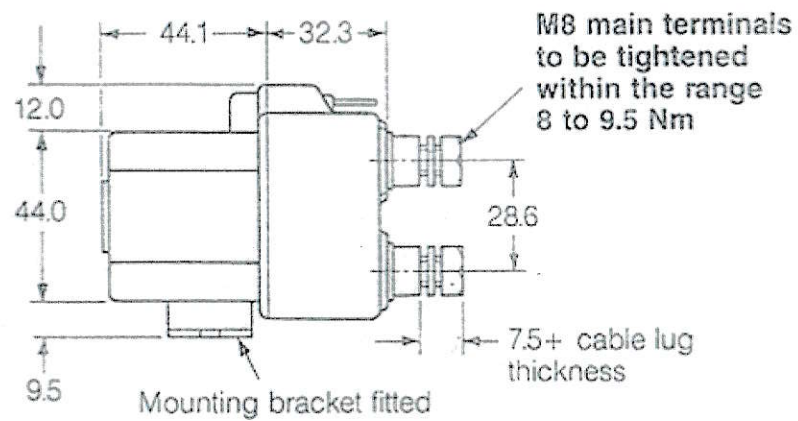

GOODWINCH LIMITED
OAKLEAF WAY
TREE BEECH RURAL
ENTERPRISE PARK
GUNN, BARNSTAPLE
EXD32 7NZ

TEL: 01363 82666

PROTECTED CONTACTOR

DC88P

The contactor can be mounted either horizontally or vertically. If mounted vertically the contact studs must point upwards.

All dimensions in millimetres