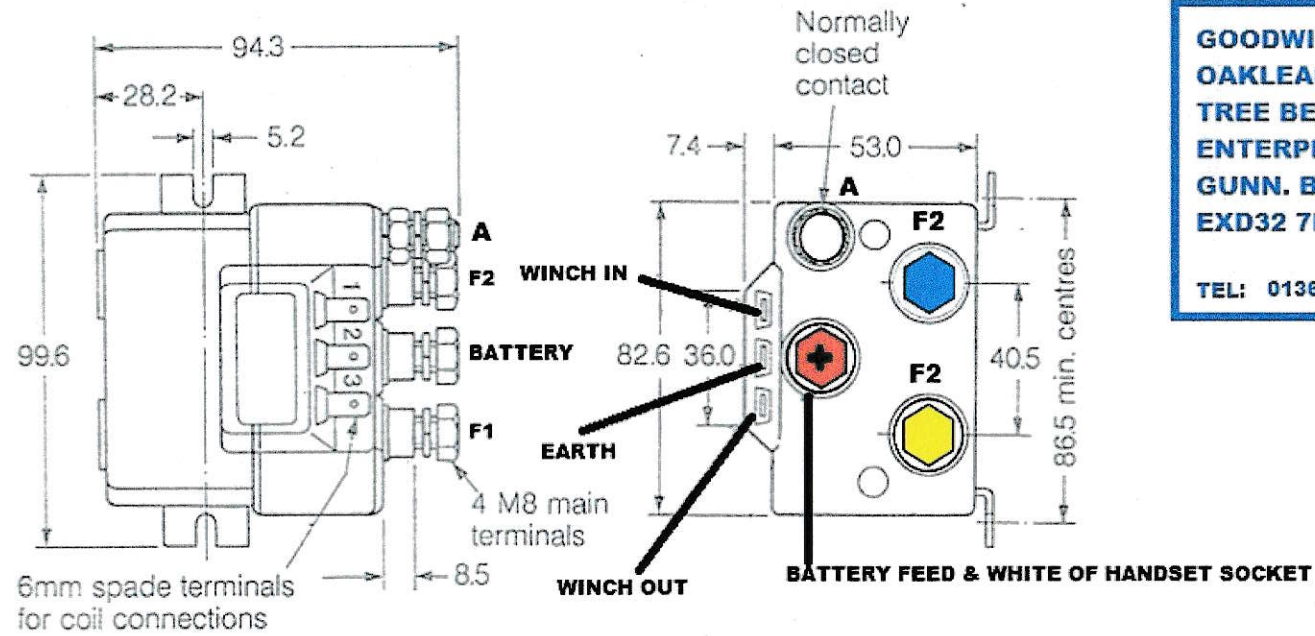

GOODWINCH LIMITED
OAKLEAF WAY
TREE BEECH RURAL
ENTERPRISE PARK
GUNN, BARNSTAPLE
EXD32 7NZ

TEL: 01363 82666

PROTECTED CONTACTOR

DC88P

The contactor can be mounted either horizontally or vertically. If mounted vertically the contact studs must point upwards.

All dimensions in millimetres