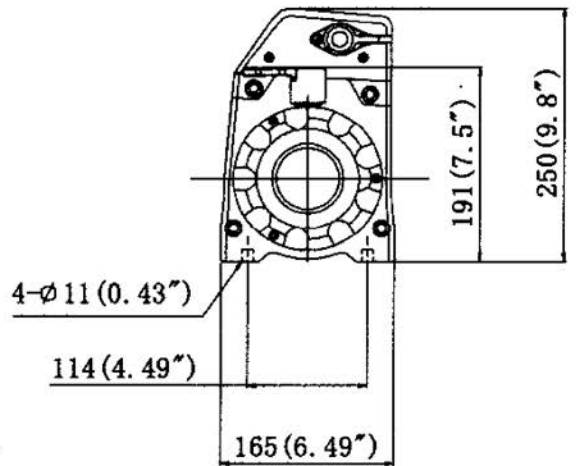

TDS Winches - Dimensional Information

TDS 8.5c / 9.5c / 12.0c

TDS 9.5i

TDS 8.5c Short Drum & 12.0c Short Drum