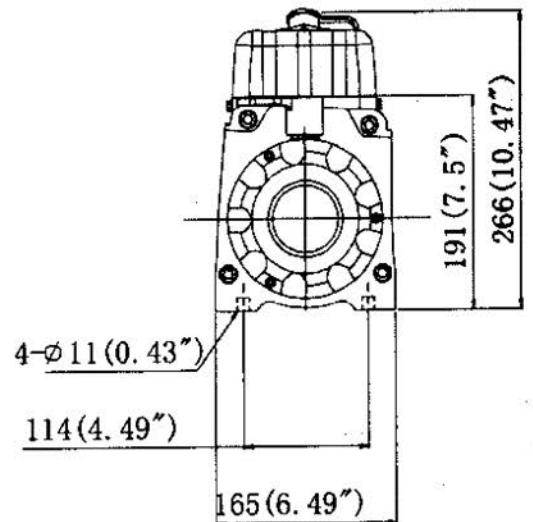

TDS Winches - Dimensional Information

TDS 8.5c / 9.5c / 12.0c

TDS 9.5i

TDS 8.5c Short Drum & 12.0c Short Drum